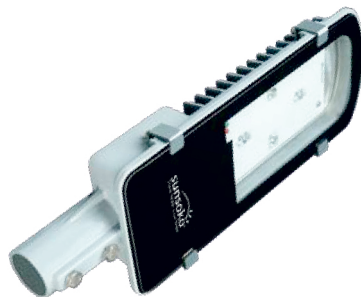

Pole can be supplied with standard and customized requirements depending upon applications with following options:

- Long life and anti-corrosive GRP pole which can be embedded or flange type.
- Hot dip galvanized octagonal BAJAJ smart pole .
- GI class B steel pipe with powder coated as option.
- MS painted pole.

LED LUMINAIRES AND DECORATIVE POLES FOR SOLAR STREET LIGHTING SYSTEM

FALCON PLUS (45W/60W)

- Epoxy powder coated pressure die-cast aluminium housing with weatherproof gasket for LEDs and control gear compartments.
- Pressure die-cast aluminium frame with heat resistant toughened clear glass fixed with SS screws.
- Constant current LED driver ensures >85% efficiency level and designed to withstand standard high voltage surge protection and provided with open and short circuit protections.
- Side entry mounting for 50 to 60 mm OD pipe bracket.
- Ingress protection : IP65.
- Side entry mounting for 50 to 60 mm OD pipe bracket.

CORONA (7W/8W/12W/18W)

- Epoxy powder coated pressure die-cast aluminum housing with weatherproof gasket and toughened glass cover.
- Inbuilt charge controller is provided with auto switch built in for dusk to dawn operation.
- Ingress protection : IP65.
- Suitable for side entry mounting bracket of 40-50 mm OD.