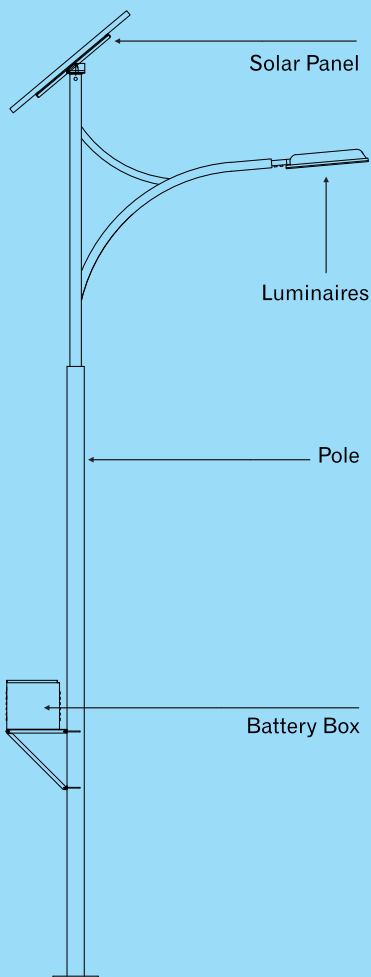

Pole can be supplied with standard and customized requirements depending upon applications with following options:

- Long life and anti-corrosive GRP pole which can be embedded or flange type.
- Hot dip galvanized octagonal BAJAJ smart pole .
- GI class B steel pipe with powder coated as option.
- MS painted pole.

CORONA (7W/8W/12W/18W)

- Epoxy powder coated pressure die-cast aluminum housing with weatherproof gasket and toughened glass cover.
- Inbuilt charge controller is provided with auto switch built in for dusk to dawn operation.
- Ingress protection : IP65.
- Suitable for side entry mounting bracket of 40-50 mm OD.

ORDERING CODE	TSR12/2	TSR7	TSR1/6/BK	TSR1/9/BK
POWER	12W	7 W	6 W	9 W
LED SIZE	Power LED 1W	Power LED 1W	Power LED 1W	Power LED 1W
LED	Edison	Edison	Edison	Edison
BODY COLOR	White	Black	Black	Black
IP RATING	20	20	20	20
COLOR TEMP	3000,4000 & 6500K	3000,4000 & 6500K	3000,4000 & 6500K	3000,4000 & 6500K
LUMEN OUTPUT	> 840 lm	> 450 lm	> 220 lm	> 580 lm
MATERIAL	Pressure die cast aluminium enclosure	Pressure die cast aluminium enclosure	Pressure die cast aluminium enclosure	Pressure die cast aluminium enclosure
DIMENSION	Dia 100 x 138 mm	145 x 75 x 115 mm	105 x 55 x 110 mm	190 x 105 x 215 mm
BEAM ANGLE	24,36 & 48 deg	24,36 & 48 deg	24,36 & 48 deg	24,36 & 48 deg
MOUNTING	Track mounting	Track mounting	Track mounting	Track mounting
WARRANTY	2 yrs	2 yrs	2 yrs	2 yrs