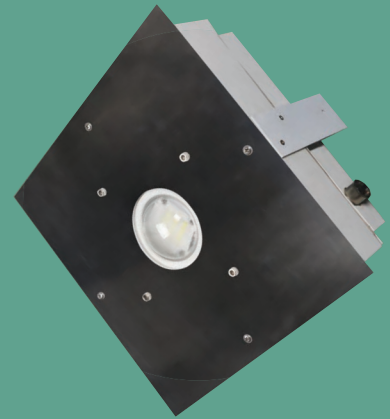

Flame proof Clean room

SS Frame

1' x 1' Flame proof Clean Room Panel (SS FRAME)

ORDERING CODE	FAFLPCR02S11130	FAFLPCR02S11140	FAFLPCR02S11150
POWER	30W *	40W *	50W *
LED SIZE	5050	5050	5050
LED	Cree / Bridglux / Osram	Cree / Bridglux / Osram	Cree / Bridglux / Osram
BODY COLOR	Stainless steel finish	Stainless steel finish	Stainless steel finish
IP RATING	65	65	65
COLOR TEMP	3000,4000 & 6500K	3000,4000 & 6500K	3000,4000 & 6500K
LUMEN OUTPUT	> 3300 lm	> 4400 lm	> 5500 lm
MATERIAL	Pressure die cast aluminum FLP LED enclosure & extruded aluminum outer case	Pressure die cast aluminum FLP LED enclosure & extruded aluminum outer case	Pressure die cast aluminum FLP LED enclosure & extruded aluminum outer case
DIMENSION	312 x 312 x 140 mm **	312 x 312 x 140 mm **	312 x 312 x 140 mm **
CUT OUT	275 x 275 mm	275 x 275 mm	275 x 275 mm
BEAM ANGLE	120 deg	120 deg	120 deg
MOUNTING	Recessed ***	Recessed ***	Recessed ***
WARRANTY	2 yrs	2 yrs	2 yrs

1' x 2' Flame proof Clean Room Panel (SS FRAME)

ORDERING CODE	FAFLPCR02S12130	FAFLPCR02S12140	FAFLPCR02S12150	FAFLPCR02S12260	FAFLPCR02S12280	FAFLPCR02S122100
POWER	30W *	40W *	50W *	60W *	80W *	100W *
LED SIZE	5050	5050	5050	5050	5050	5050
LED	Cree / Bridglux / Osram	Cree / Bridglux / Osram	Cree / Bridglux / Osram	Cree / Bridglux / Osram	Cree / Bridglux / Osram	Cree / Bridglux / Osram
BODY COLOR	Stainless steel finish	Stainless steel finish	Stainless steel finish	Stainless steel finish	Stainless steel finish	Stainless steel finish
IP RATING	65	65	65	65	65	65
COLOR TEMP	3000,4000 & 6500K	3000,4000 & 6500K	3000,4000 & 6500K	3000,4000 & 6500K	3000,4000 & 6500K	3000,4000 & 6500K
LUMEN OUTPUT	> 3300 lm	> 4400 lm	> 5500 lm	> 6600 lm	> 8800 lm	> 11000 lm
MATERIAL	Pressure die cast aluminum FLP LED enclosure & extruded aluminum outer case	Pressure die cast aluminum FLP LED enclosure & extruded aluminum outer case	Pressure die cast aluminum FLP LED enclosure & extruded aluminum outer case	Pressure die cast aluminum FLP LED enclosure & extruded aluminum outer case	Pressure die cast aluminum FLP LED enclosure & extruded aluminum outer case	Pressure die cast aluminum FLP LED enclosure & extruded aluminum outer case
DIMENSION	312 x 612 x 140 mm **	312 x 612 x 140 mm **	312 x 612 x 140 mm **	312 x 612 x 140 mm **	312 x 612 x 140 mm **	312 x 612 x 140 mm **
CUT OUT	275 x 572 mm	275 x 572mm	275 x 572mm	275 x 572mm	275 x 572mm	275 x 572mm
BEAM ANGLE	120 deg	120 deg	120 deg	120 deg	120 deg	120 deg
MOUNTING	Recessed ***	Recessed ***	Recessed ***	Recessed ***	Recessed ***	Recessed ***
WARRANTY	2 yrs	2 yrs	2 yrs	2 yrs	2 yrs	2 yrs